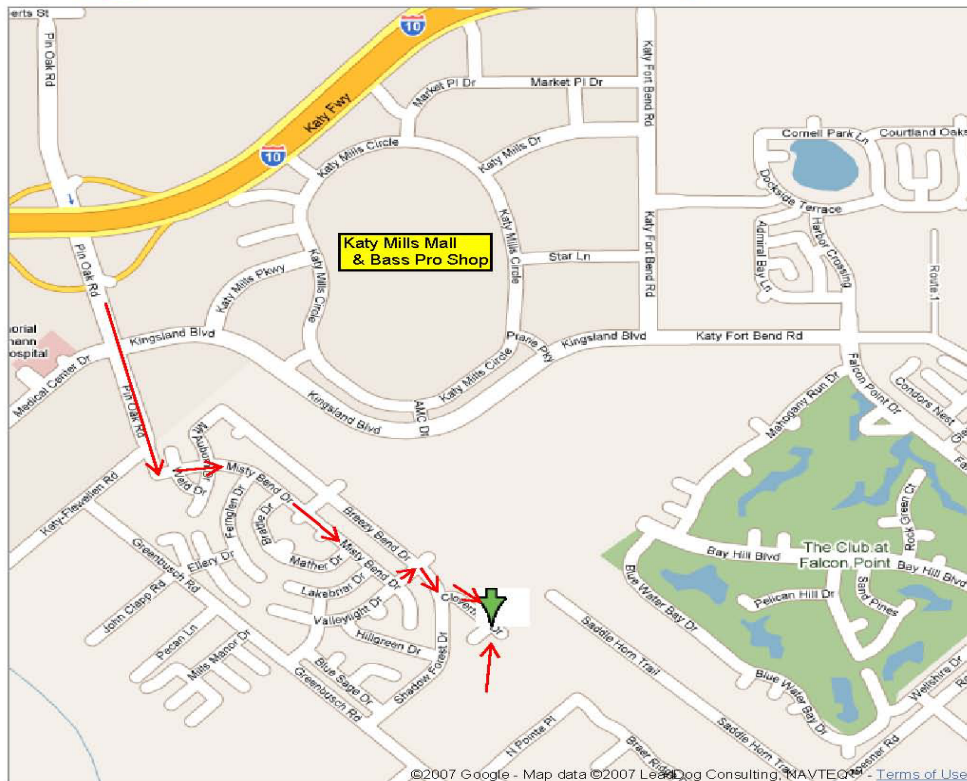

Christmas Katy

24603 Stoughton, Katy, Texas, 77494 - Google Maps

Page 1 of

Address

24603 Stoughton Ct
Katy, TX 77494

Get Google Maps on your phone
Text the word "GMAPS" to 466453

Show times:
Continuous

Sunday-Thursday
6 PM – 10 PM